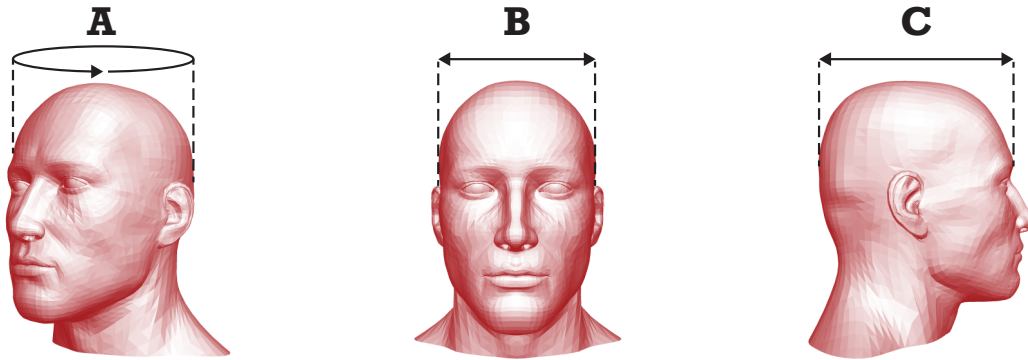

## Alpha Eagle Flight Helmet Personal Measurement Sheet

**Horizontal Circumference (A):** use a tape measure in millimeters around the head in the position shown.

**Head Width Maximum (B):** ensure that the calipers are pressed against the skull above the ears. Slide the calipers back and forth to locate the widest measurement.

**Head Length Maximum (C):** ensure the calipers are placed at the brow line and at the back of the cranium.

\* When individual measurements (A, B, C) read on the high side of dimension parameter, go to the next size up. When total measurements fall between helmet sizes, use next larger size.

Letter	Dimension	Size (mm)
A	Horizontal Circumference	
B	Head Width Maximum	
C	Head Length Maximum	

Alpha Eagle Series			
Circumference (mm)	Head Width (mm)	Head Length (mm)	Helmet Size
550-580	142-164	180-203	Medium
577-620	147-164	201-218	Medium/Long
577-605	160-175	180-203	Medium/Broad
590-622	160-175	201-218	Large
620-635	175-180	218-225	Extra Large